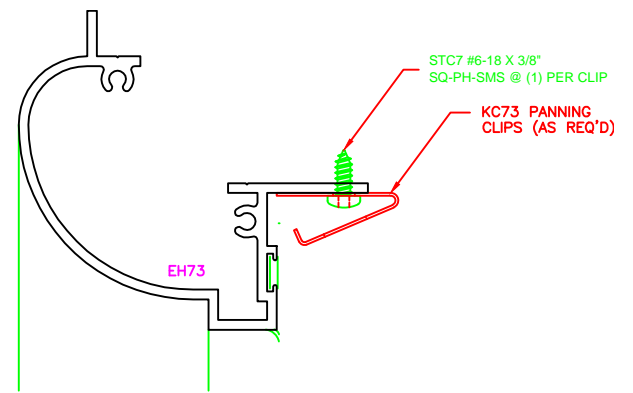

ERECTOR NOTE:

BACK BED WITH SEALANT BEFORE THE WINDOW IS INSTALLED OR CAP SEAL AFTER THE WINDOW IS INSTALLED TO INSURE A WATERTIGHT SEAL.

NOTE:
THE PANNING OVERLAP ON THE WINDOW IS TOO LARGE FOR SOME WINDOW SERIES