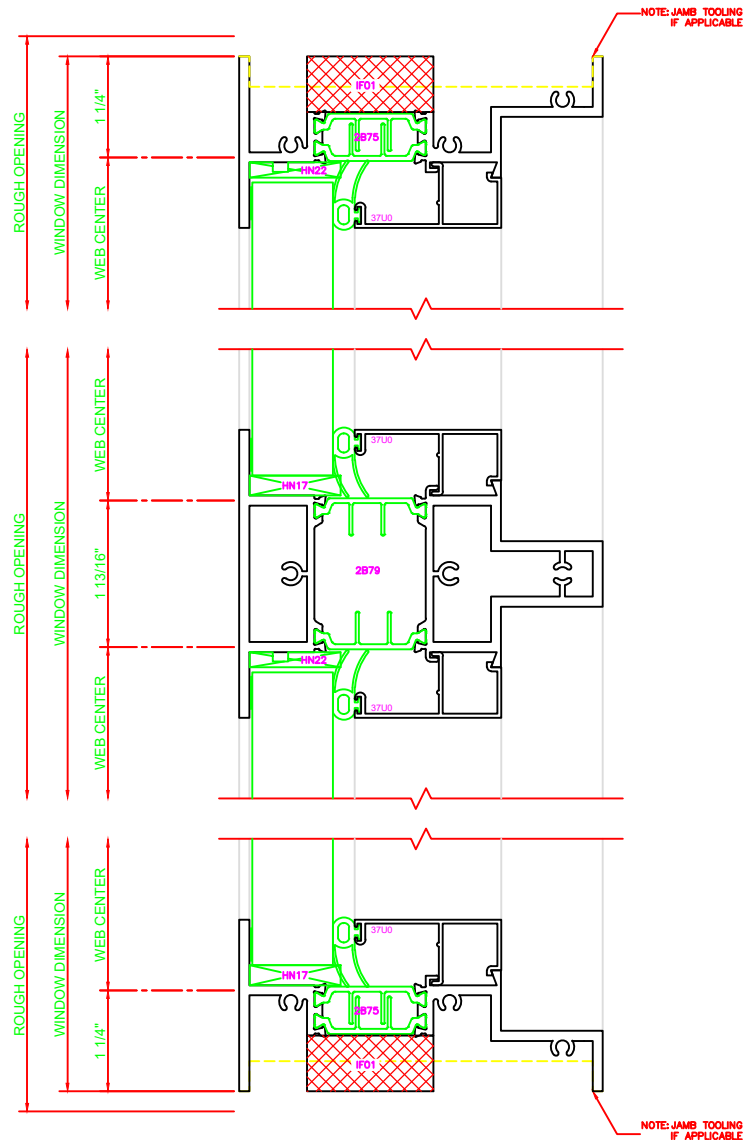

**400 JAMB**  
SERIES: 450X  
FIXED

**703 MUNTIN**  
SERIES: 450X

**100 HEAD**  
SERIES: 450X  
FIXED

**702 MUNTIN**  
SERIES: 450X

**200 SILL**  
SERIES: 450X  
FIXED

NOTE: JAMB TOOLING IF APPLICABLE

NOTE: JAMB TOOLING IF APPLICABLE