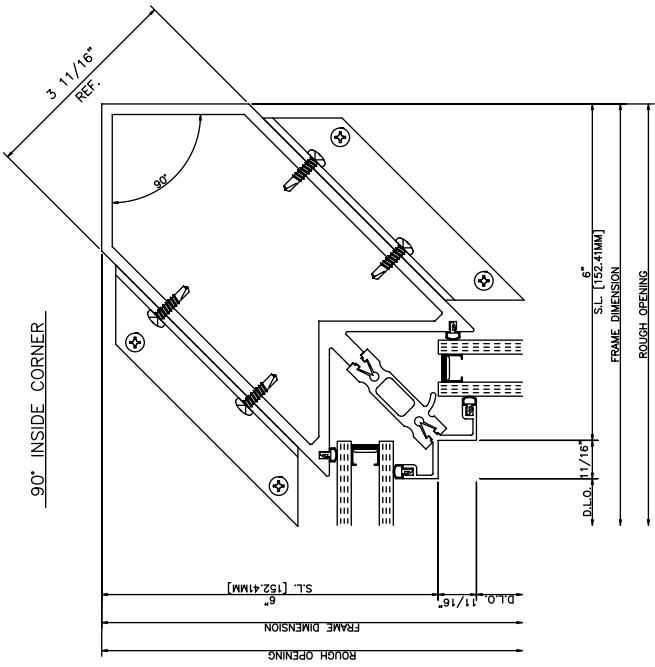

**960 Screw Spline 1/4" Glazing**  
5 1/4" and 6" Depth

**960 Screw Spline 1" Glazing**  
4 1/2" and 6" Depth

### 960 Shear Block 1" Glazing

4 1/2" and 6" Depth

### 960 Shear Block 1/4" Glazing

5 1/4" and 6" Depth

960 Double Door Frames w/Transom Outside Glazed  
6" Depth

960 Door Frames Outside Glazed  
6" Depth

960 Outside Corners

135° OUTSIDE CORNER

960 Inside Corners

135° INSIDE CORNER