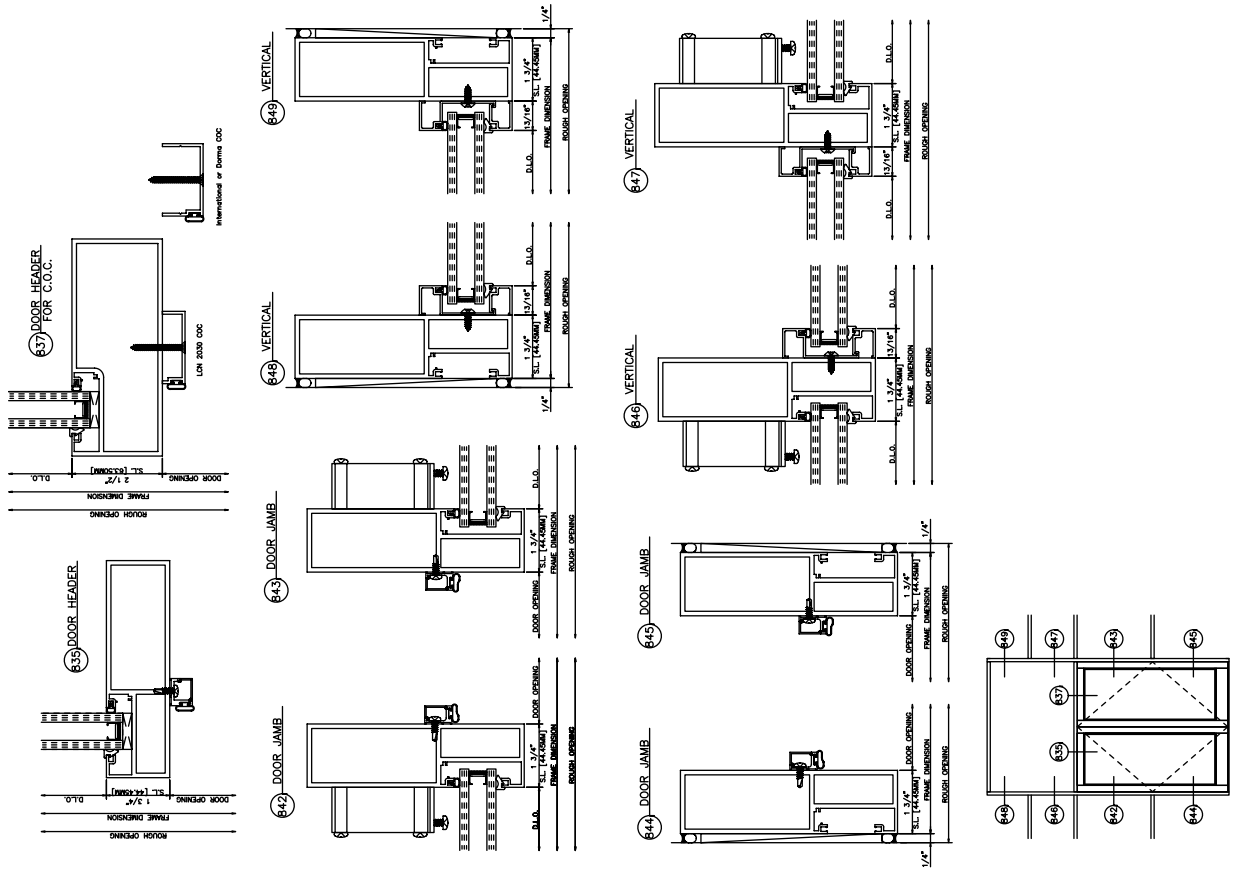

**960 Screw Spline 1/4" Glazing**  
5 1/4" and 6" Depth

**960 Screw Spline 1" Glazing**  
4 1/2" and 6" Depth

### 960 Shear Block 1" Glazing

4 1/2" and 6" Depth

### 960 Shear Block 1/4" Glazing

5 1/4" and 6" Depth

960 Double Door Frames w/Transom Outside Glazed  
6" Depth

960 Door Frames Outside Glazed  
6" Depth

960 Outside Corners

135° OUTSIDE CORNER

960 Inside Corners

135° INSIDE CORNER