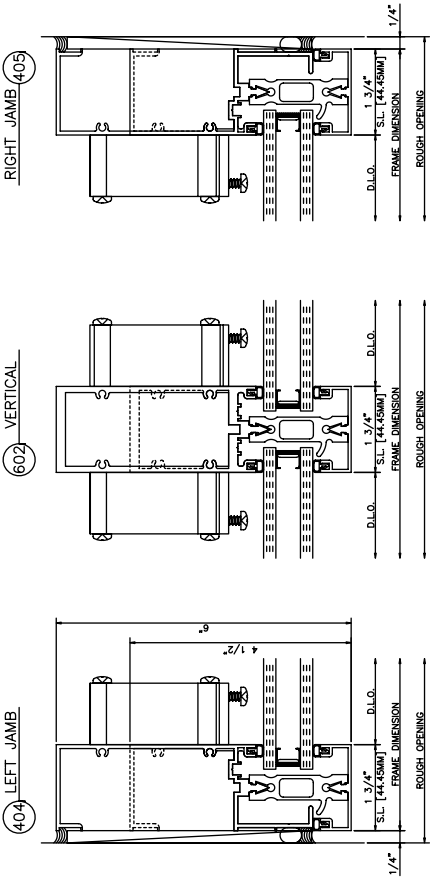

**960 Screw Spline 1/4" Glazing**  
5 1/4" and 6" Depth

**960 Screw Spline 1" Glazing**  
4 1/2" and 6" Depth

### 960 Shear Block 1" Glazing

4 1/2" and 6" Depth

### 960 Shear Block 1/4" Glazing

5 1/4" and 6" Depth

960 Double Door Frames w/Transom Outside Glazed  
6" Depth

960 Door Frames Outside Glazed  
6" Depth

960 Outside Corners

135° OUTSIDE CORNER

960 Inside Corners

135° INSIDE CORNER