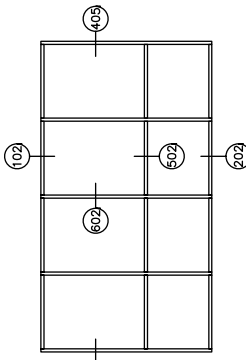

**960 Screw Spline 1/4" Glazing**  
5 1/4" and 6" Depth

**960 Screw Spline 1" Glazing**  
4 1/2" and 6" Depth

### 960 Shear Block 1" Glazing

4 1/2" and 6" Depth

### 960 Shear Block 1/4" Glazing

5 1/4" and 6" Depth

960 Double Door Frames w/Transom Outside Glazed  
6" Depth

960 Door Frames Outside Glazed  
6" Depth

960 Outside Corners

135° OUTSIDE CORNER

960 Inside Corners

135° INSIDE CORNER