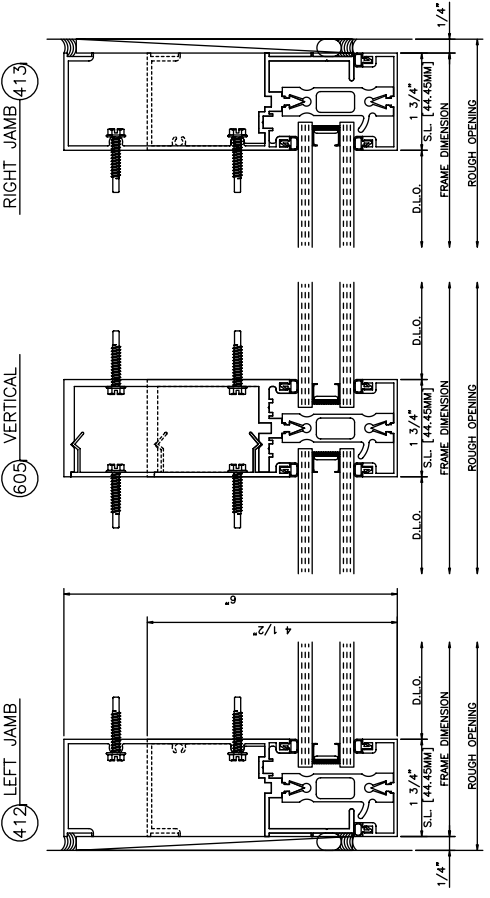

**960 Screw Spline 1/4" Glazing**  
5 1/4" and 6" Depth

**960 Screw Spline 1" Glazing**  
4 1/2" and 6" Depth

### 960 Shear Block 1" Glazing

4 1/2" and 6" Depth

### 960 Shear Block 1/4" Glazing

5 1/4" and 6" Depth

960 Double Door Frames w/Transom Outside Glazed  
6" Depth

960 Door Frames Outside Glazed  
6" Depth

960 Outside Corners

135° OUTSIDE CORNER

960 Inside Corners

135° INSIDE CORNER