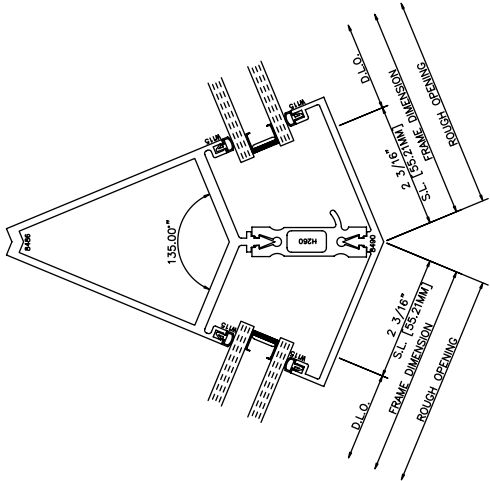

### 960 Shear Block 1" Glazing

4 1/2" and 6" Depth

### 960 Shear Block 1/4" Glazing

5 1/4" and 6" Depth

960 Double Door Frames w/Transom Outside Glazed  
6" Depth

960 Door Frames Outside Glazed  
6" Depth

960 Outside Corners

135° OUTSIDE CORNER

960 Inside Corners

135° INSIDE CORNER