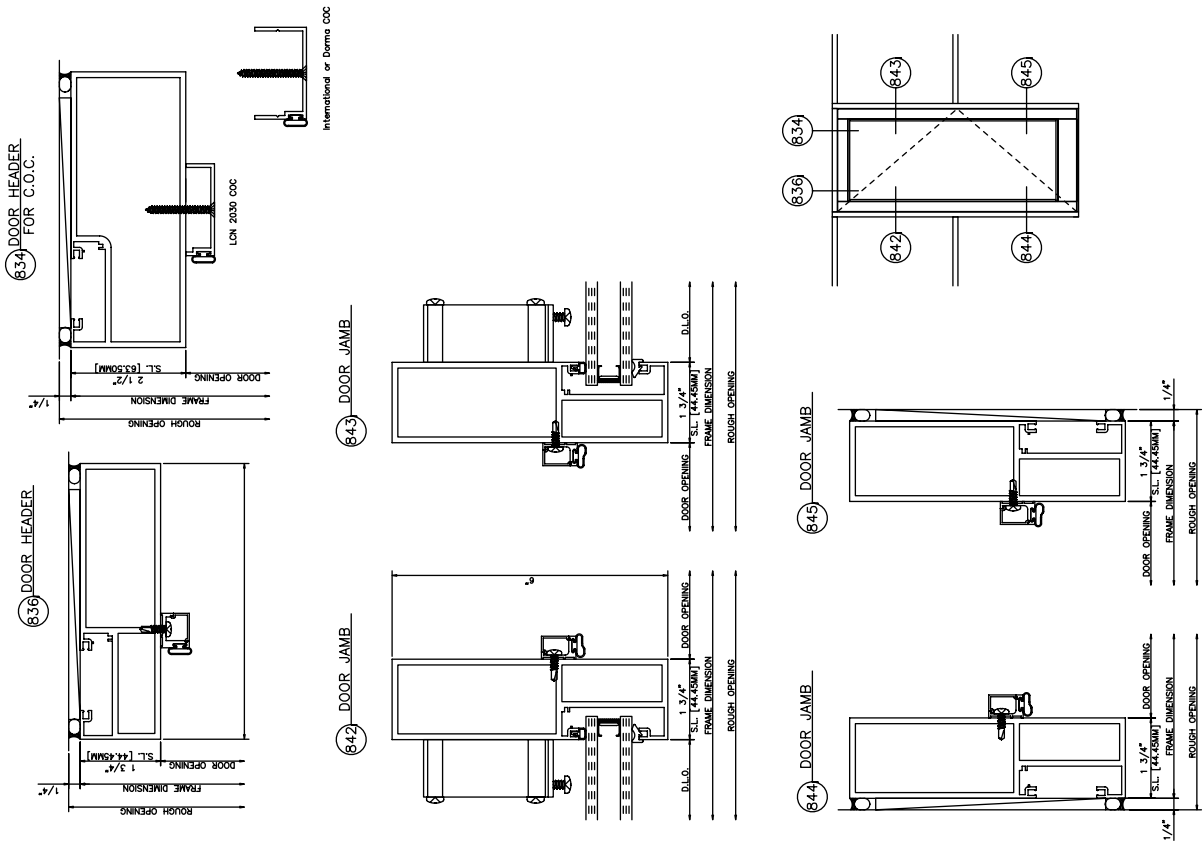

**960 Screw Spline 1/4" Glazing**  
5 1/4" and 6" Depth

**960 Screw Spline 1" Glazing**  
4 1/2" and 6" Depth

### 960 Shear Block 1" Glazing

4 1/2" and 6" Depth

### 960 Shear Block 1/4" Glazing

5 1/4" and 6" Depth

960 Double Door Frames w/Transom Outside Glazed  
6" Depth

960 Door Frames Outside Glazed  
6" Depth

960 Outside Corners

135° OUTSIDE CORNER

960 Inside Corners

135° INSIDE CORNER