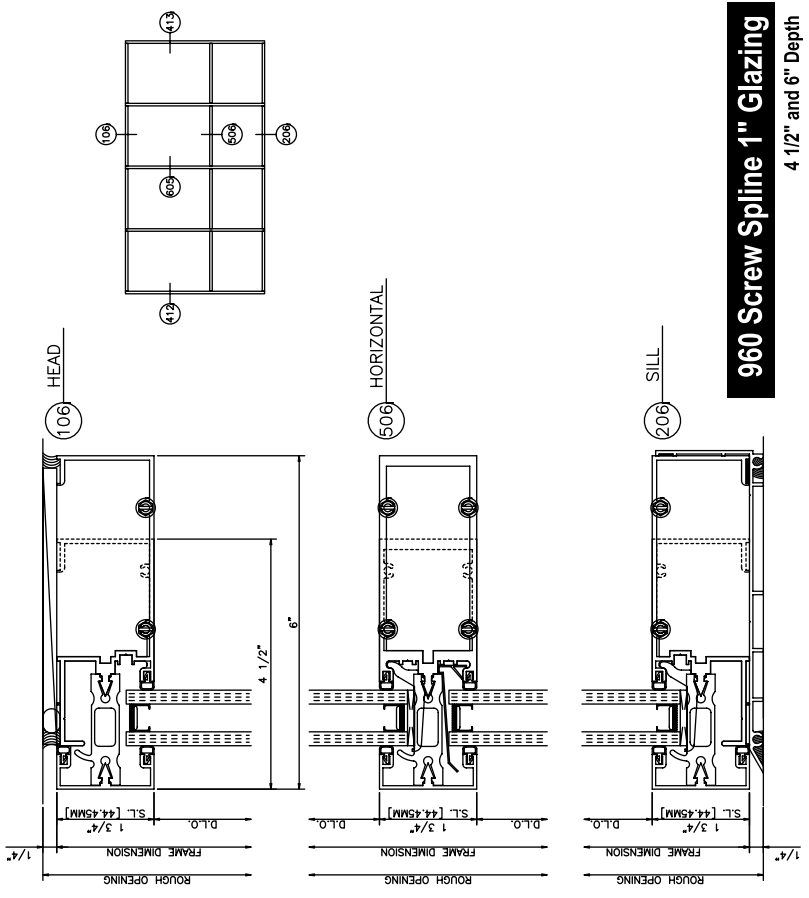

**960 Screw Spline 1/4" Glazing**  
5 1/4" and 6" Depth

**960 Screw Spline 1" Glazing**  
4 1/2" and 6" Depth

### 960 Shear Block 1" Glazing

4 1/2" and 6" Depth

### 960 Shear Block 1/4" Glazing

5 1/4" and 6" Depth

960 Double Door Frames w/Transom Outside Glazed  
6" Depth

960 Door Frames Outside Glazed  
6" Depth

960 Outside Corners

135° OUTSIDE CORNER

960 Inside Corners

135° INSIDE CORNER