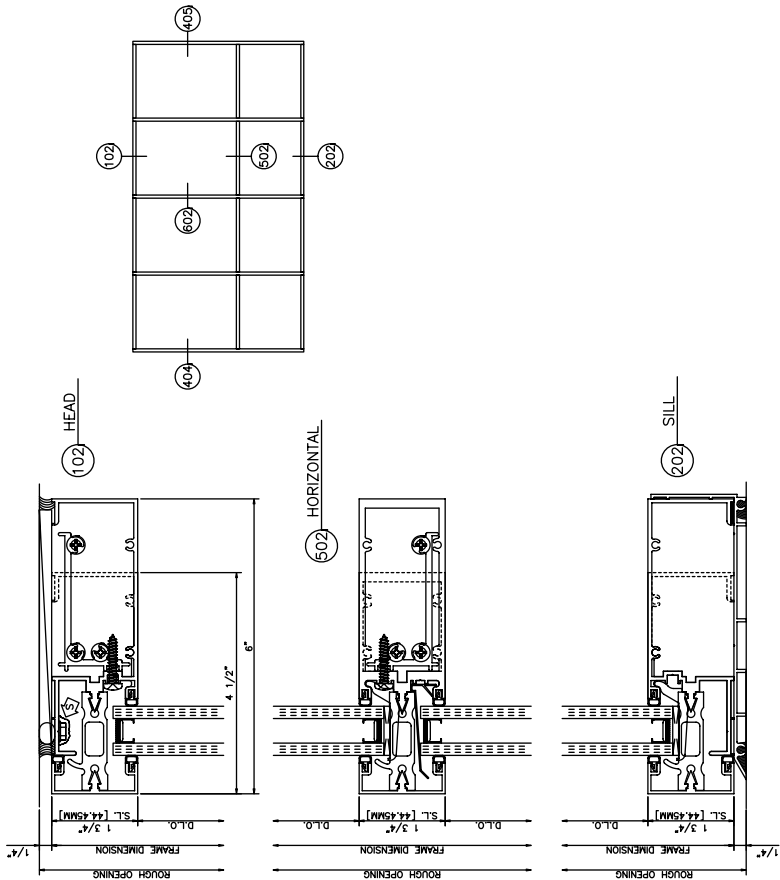

**960 Screw Spline 1/4" Glazing**  
5 1/4" and 6" Depth

**960 Screw Spline 1" Glazing**  
4 1/2" and 6" Depth

### 960 Shear Block 1" Glazing

4 1/2" and 6" Depth

### 960 Shear Block 1/4" Glazing

5 1/4" and 6" Depth

960 Double Door Frames w/Transom Outside Glazed  
6" Depth

960 Door Frames Outside Glazed  
6" Depth

960 Outside Corners

135° OUTSIDE CORNER

960 Inside Corners

135° INSIDE CORNER