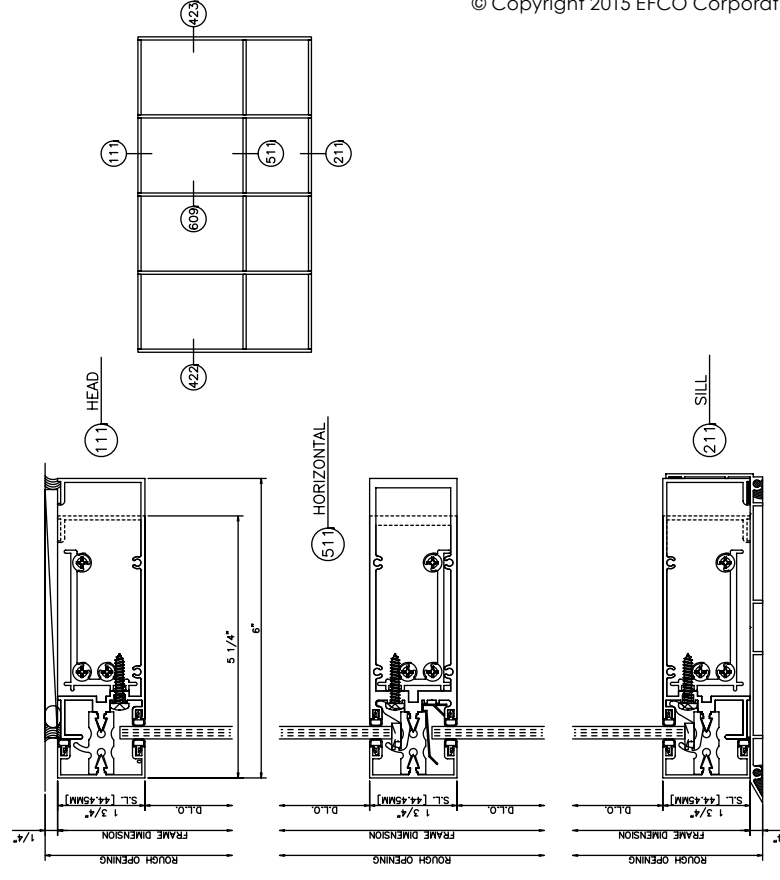

**960 Screw Spline 1/4" Glazing**  
5 1/4" and 6" Depth

**960 Screw Spline 1" Glazing**  
4 1/2" and 6" Depth

### 960 Shear Block 1" Glazing

4 1/2" and 6" Depth

### 960 Shear Block 1/4" Glazing

5 1/4" and 6" Depth

960 Double Door Frames w/Transom Outside Glazed  
6" Depth

960 Door Frames Outside Glazed  
6" Depth

960 Outside Corners

135° OUTSIDE CORNER

960 Inside Corners

135° INSIDE CORNER