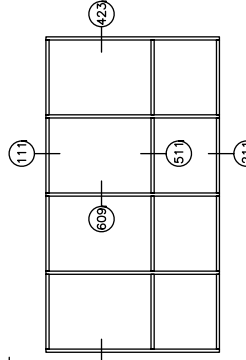

**960 Screw Spline 1/4" Glazing**  
5 1/4" and 6" Depth

**960 Screw Spline 1" Glazing**  
4 1/2" and 6" Depth

### 960 Shear Block 1" Glazing

4 1/2" and 6" Depth

### 960 Shear Block 1/4" Glazing

5 1/4" and 6" Depth

960 Double Door Frames w/Transom Outside Glazed  
6" Depth

960 Door Frames Outside Glazed  
6" Depth

960 Outside Corners

135° OUTSIDE CORNER

960 Inside Corners