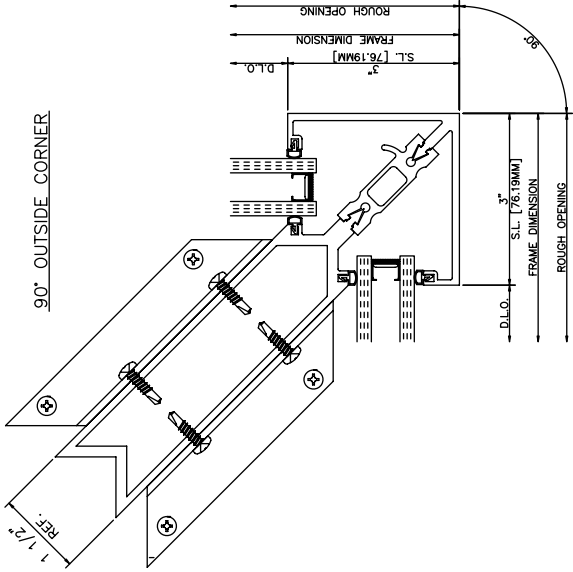

**960 Screw Spline 1/4" Glazing**  
5 1/4" and 6" Depth

**960 Screw Spline 1" Glazing**  
4 1/2" and 6" Depth

### 960 Shear Block 1" Glazing

4 1/2" and 6" Depth

### 960 Shear Block 1/4" Glazing

5 1/4" and 6" Depth

960 Double Door Frames w/Transom Outside Glazed  
6" Depth

960 Door Frames Outside Glazed  
6" Depth

960 Outside Corners

135° OUTSIDE CORNER

960 Inside Corners

135° INSIDE CORNER