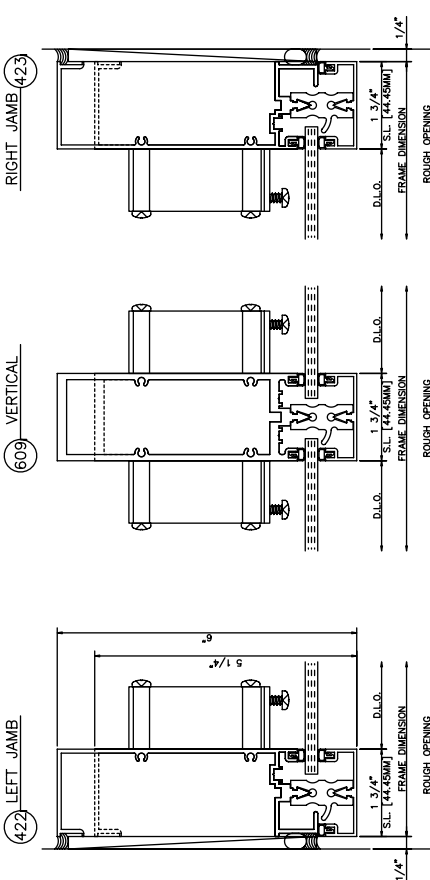

**960 Screw Spline 1/4" Glazing**  
5 1/4" and 6" Depth

**960 Screw Spline 1" Glazing**  
4 1/2" and 6" Depth

### 960 Shear Block 1" Glazing

4 1/2" and 6" Depth

### 960 Shear Block 1/4" Glazing

5 1/4" and 6" Depth

960 Double Door Frames w/Transom Outside Glazed  
6" Depth

960 Door Frames Outside Glazed  
6" Depth

960 Outside Corners

135° OUTSIDE CORNER

960 Inside Corners

135° INSIDE CORNER