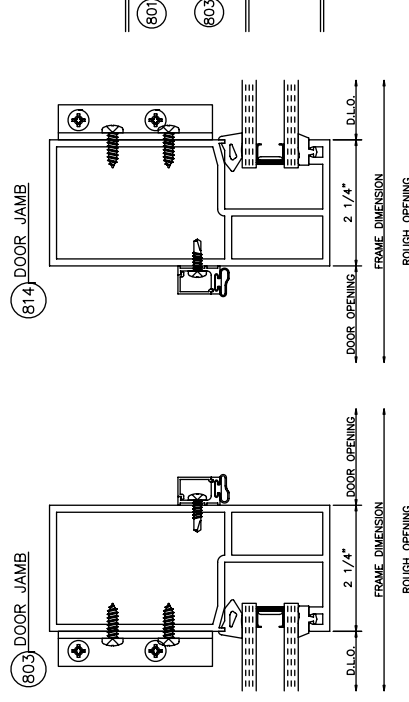

955 Screw Spine Outside Glazed
2 1/4" x 5"

955 Door Frames Outside Glazed

2 1/4" x 5"

955 Double Door Frames Outside Glazed

2 1/4" x 5"

955 Door Frames w/Transom Outside Glazed
2 1/4" x 5"

955 Door Frames w/Transom & Sidelites Outside Glazed
2 1/4" x 5"