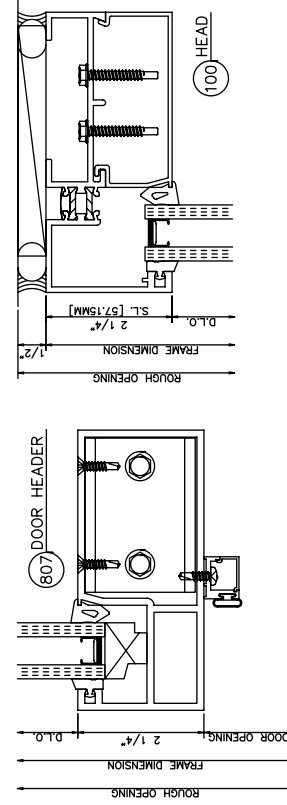

955 Screw Spine Outside Glazed
2 1/4" x 5"

955 Door Frames Outside Glazed

2 1/4" x 5"

955 Double Door Frames Outside Glazed

2 1/4" x 5"

955 Door Frames w/Transom Outside Glazed
2 1/4" x 5"

955 Door Frames w/Transom & Sidelites Outside Glazed
2 1/4" x 5"