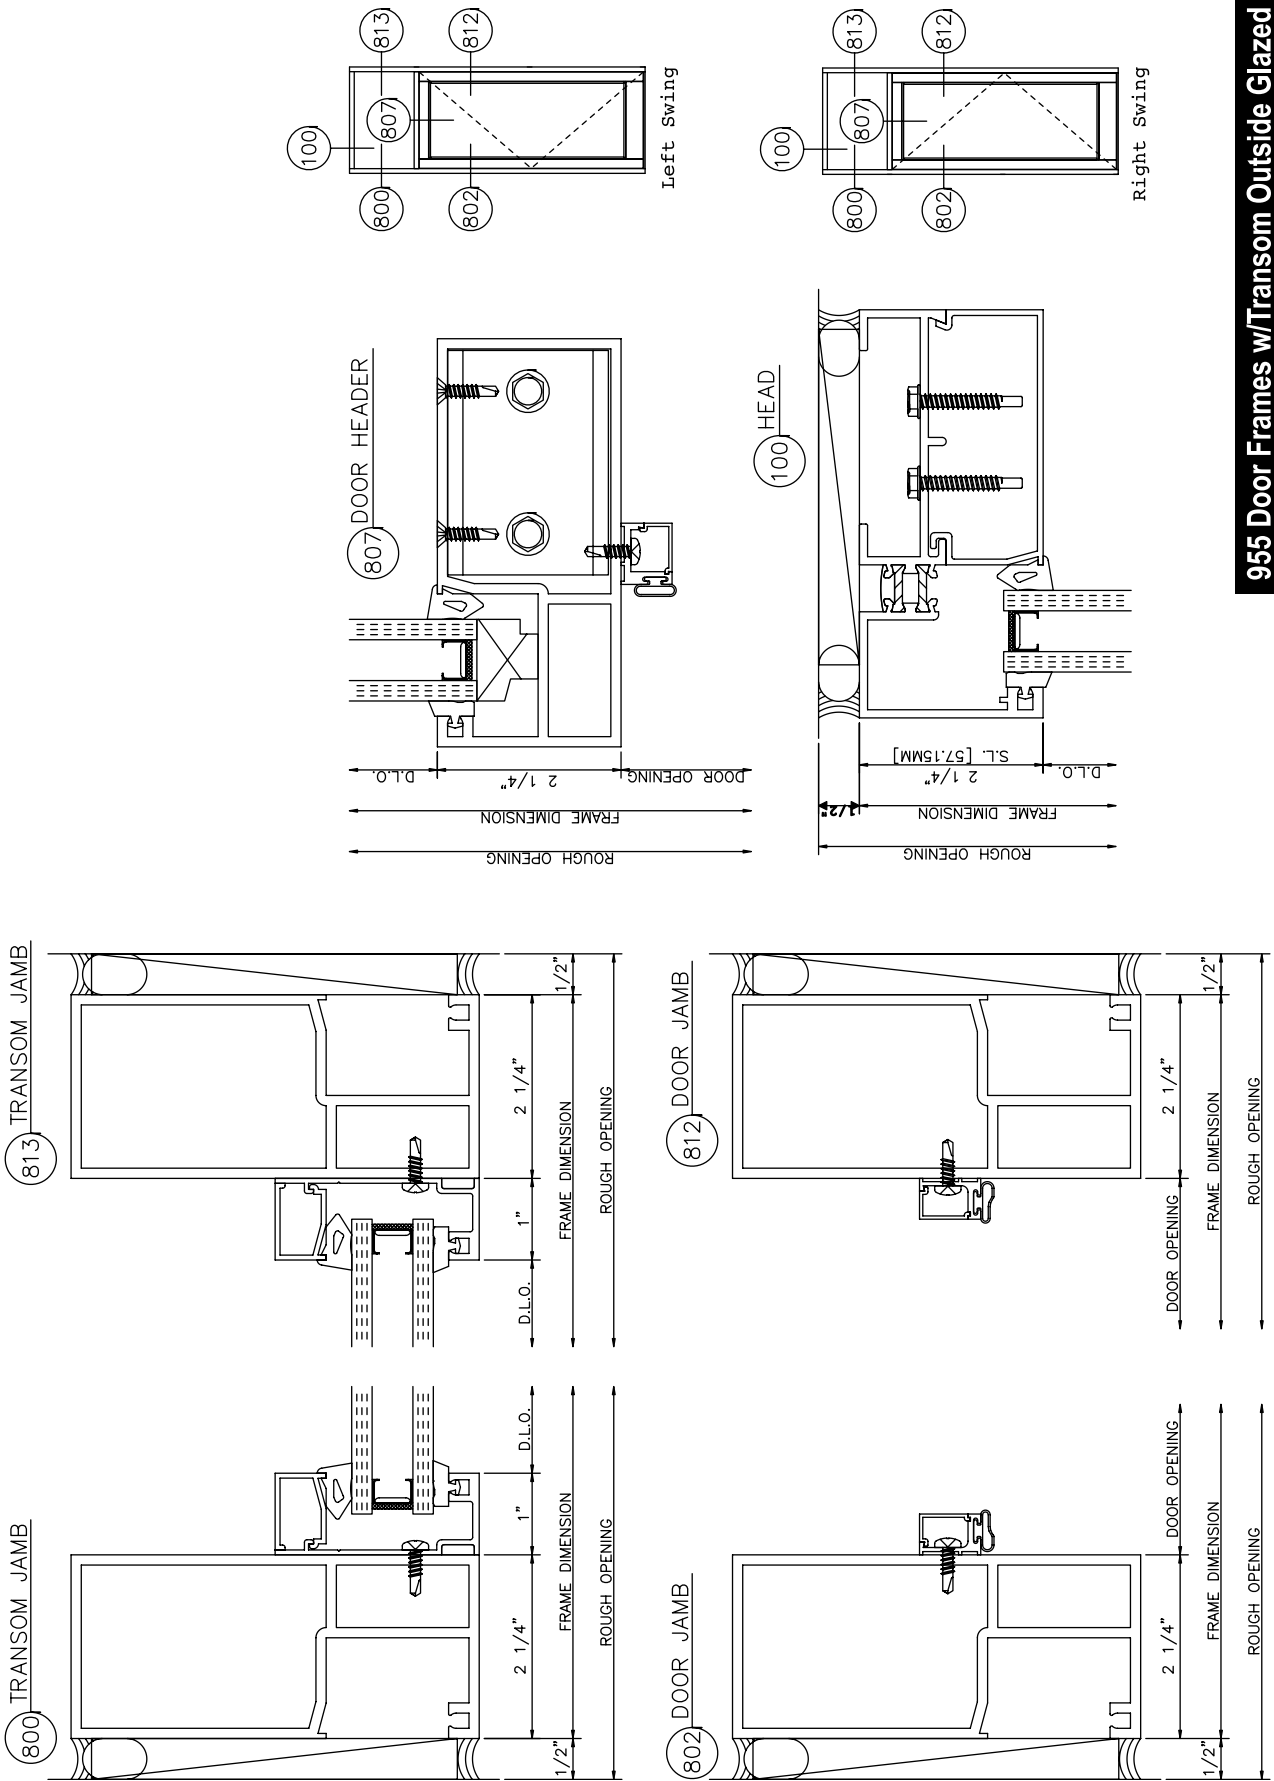

955 Screw Spine Outside Glazed
2 1/4" x 5"

955 Door Frames Outside Glazed

2 1/4" x 5"

955 Double Door Frames Outside Glazed

2 1/4" x 5"

955 Door Frames w/Transom Outside Glazed
2 1/4" x 5"

955 Door Frames w/Transom & Sidelites Outside Glazed
2 1/4" x 5"