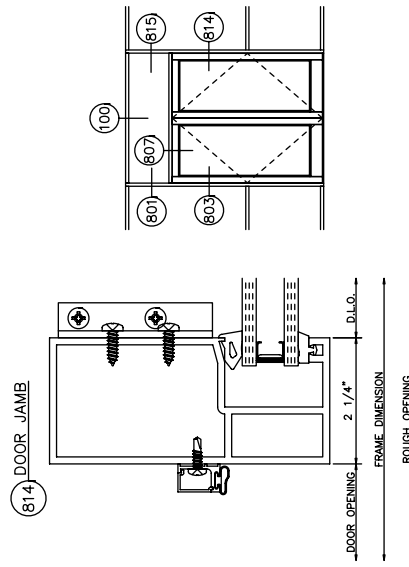

955 Screw Spine Outside Glazed
2 1/4" x 5"

955 Door Frames Outside Glazed

2 1/4" x 5"

955 Double Door Frames Outside Glazed

2 1/4" x 5"

955 Door Frames w/Transom Outside Glazed
2 1/4" x 5"

955 Door Frames w/Transom & Sidelites Outside Glazed
2 1/4" x 5"