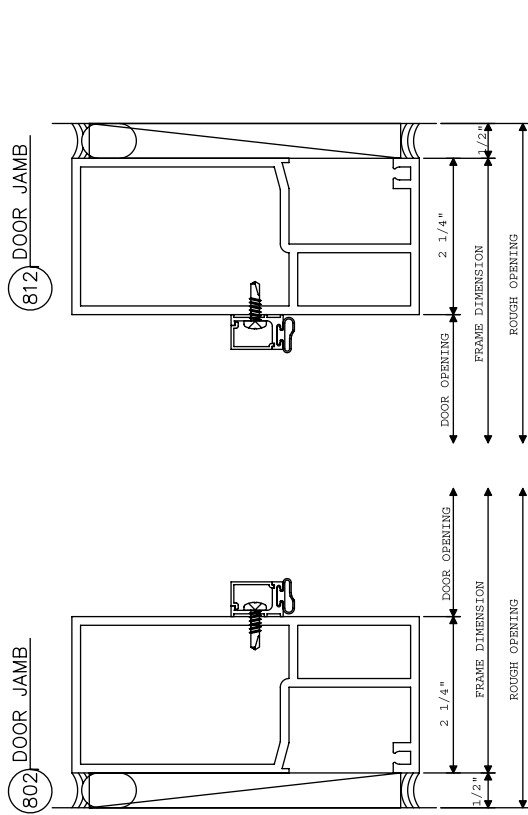

955 Screw Spine Outside Glazed
2 1/4" x 5"

955 Door Frames Outside Glazed

2 1/4" x 5"

955 Double Door Frames Outside Glazed

2 1/4" x 5"

955 Door Frames w/Transom Outside Glazed
2 1/4" x 5"

955 Door Frames w/Transom & Sidelites Outside Glazed
2 1/4" x 5"