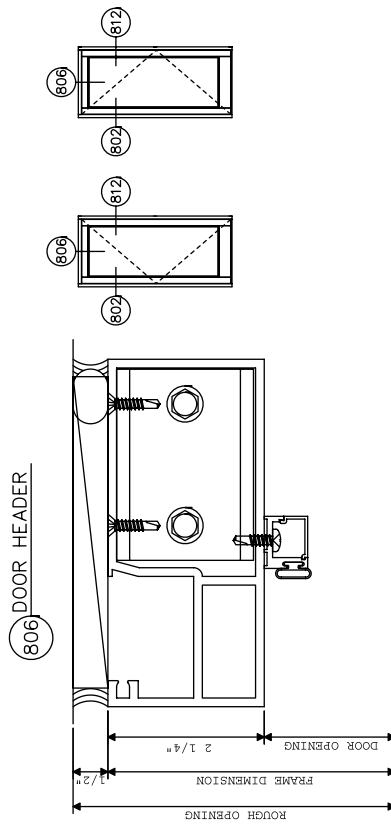

955 Screw Spine Outside Glazed
2 1/4" x 5"

955 Door Frames Outside Glazed

2 1/4" x 5"

955 Double Door Frames Outside Glazed

2 1/4" x 5"

955 Door Frames w/Transom Outside Glazed
2 1/4" x 5"

955 Door Frames w/Transom & Sidelites Outside Glazed
2 1/4" x 5"