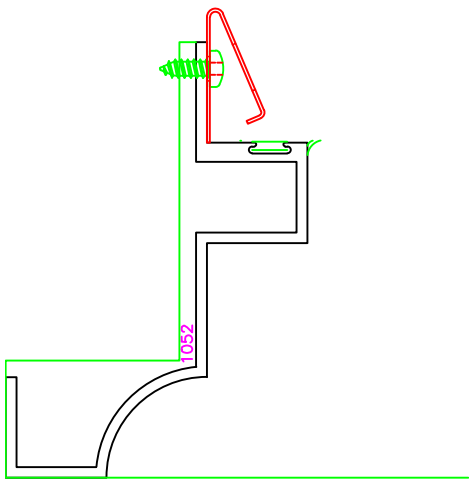

ERECTOR NOTE:

BACK BED WITH SEALANT BEFORE
THE WINDOW IS INSTALLED OR CAP
SEAL AFTER THE WINDOW IS INSTALLED
TO INSURE A WATERTIGHT SEAL.

SC29.0
WELDED
FRAME