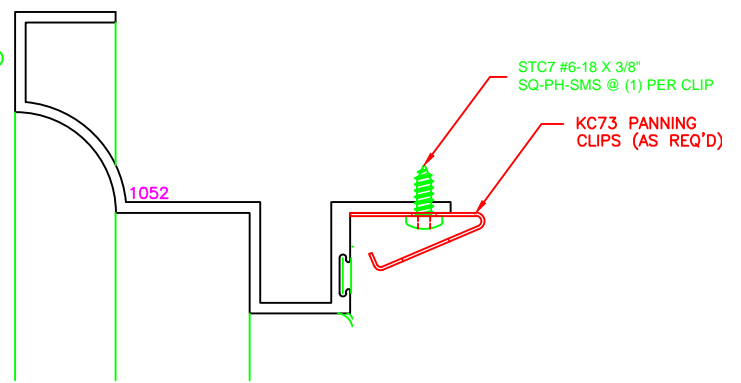

ERECTOR NOTE:

BACK BED WITH SEALANT BEFORE
THE WINDOW IS INSTALLED OR CAP
SEAL AFTER THE WINDOW IS INSTALLED
TO INSURE A WATERTIGHT SEAL.

SC29.0
WELDED
FRAME