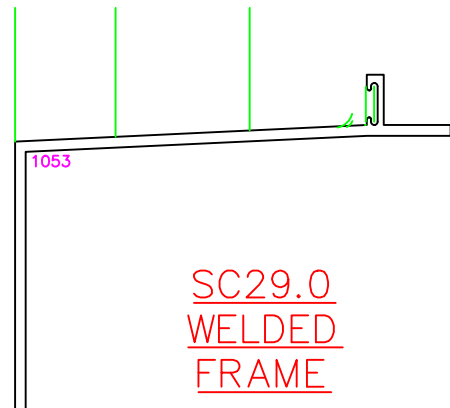

ERECTOR NOTE:

BACK BED WITH SEALANT BEFORE
THE WINDOW IS INSTALLED OR CAP
SEAL AFTER THE WINDOW IS INSTALLED
TO INSURE A WATERTIGHT SEAL.

SC29.0
WELDED
FRAME