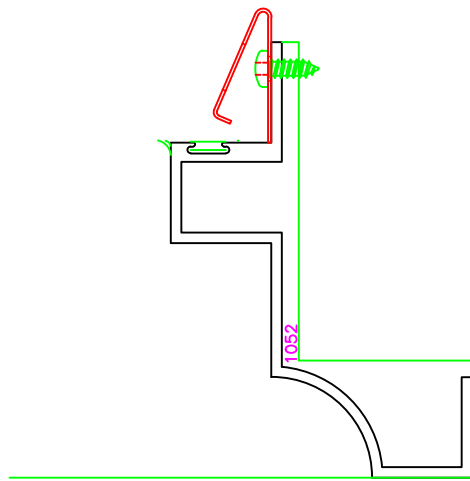

ERECTOR NOTE:

BACK BED WITH SEALANT BEFORE
THE WINDOW IS INSTALLED OR CAP
SEAL AFTER THE WINDOW IS INSTALLED
TO INSURE A WATERTIGHT SEAL.

SC29.0
WELDED
FRAME