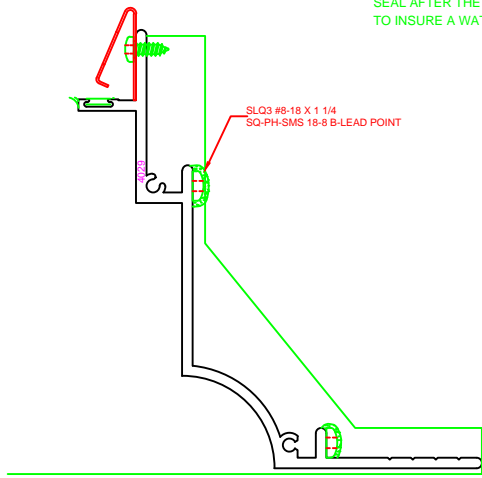

ERECTOR NOTE:

BACK BED WITH SEALANT BEFORE THE WINDOW IS INSTALLED OR CAP SEAL AFTER THE WINDOW IS INSTALLED TO INSURE A WATERTIGHT SEAL.

SC4.0