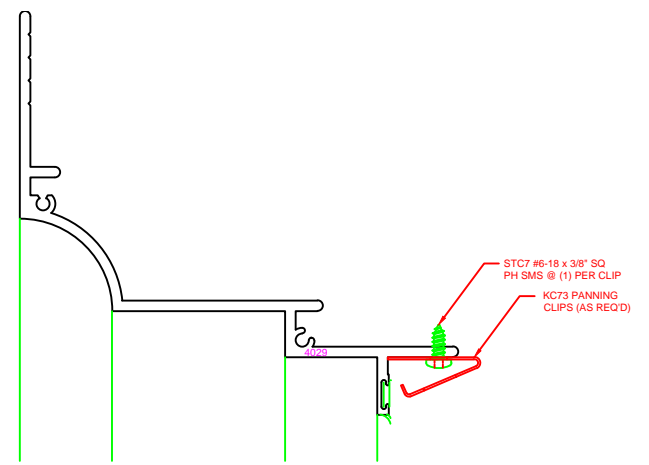

ERECTOR NOTE:

BACK BED WITH SEALANT BEFORE THE WINDOW IS INSTALLED OR CAP SEAL AFTER THE WINDOW IS INSTALLED TO INSURE A WATERTIGHT SEAL.

SC4.0